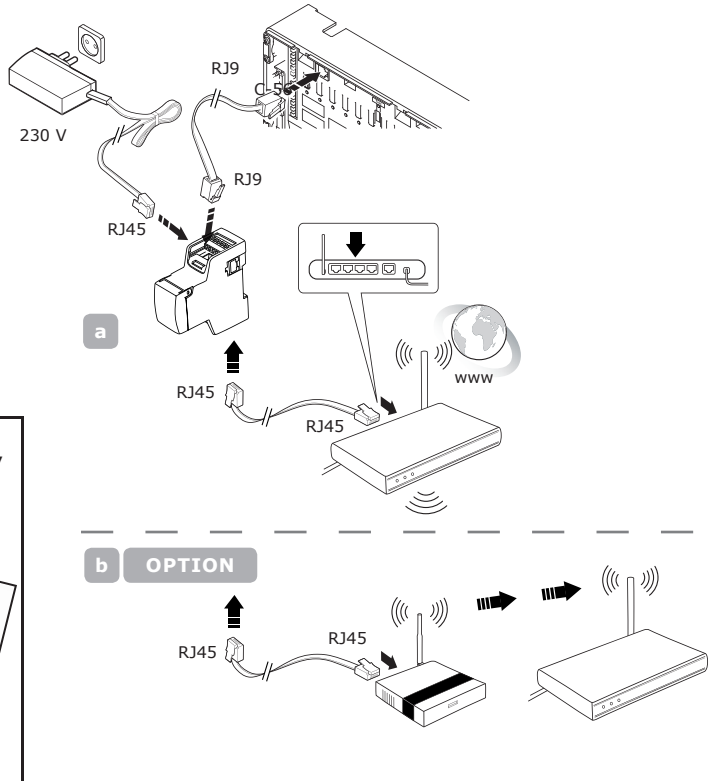

Uponor Radio 24V M-76

QUICK GUIDE

 <http://www.uponor.com/smatrixapp/help>

1

2

2.1

2.2

2.3

3

<https://www.uponor.com/smatrixapp/first-registration>

4

6

5

 Smatrix 

System requirements

Uponor Radio 24V Control System DEM (C-56 ≥ v. 5.x.x, I-76 ≥ v. 5.x.x)