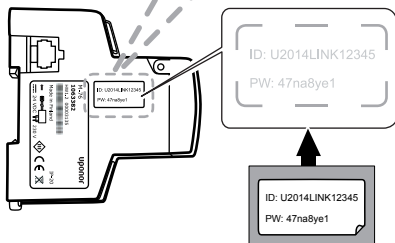

Uponor Radio 24V M-76

QUICK GUIDE

 <http://www.uponor.com/smatrixapp/help>

1

2

2.1

2.2

2.3

3

<https://www.uponor.com/smatrixapp/first-registration>

4

6

5

 Smatrix 

System requirements

Uponor Radio 24V Control System DEM (C-56 ≥ v. 5.x.x, I-76 ≥ v. 5.x.x)